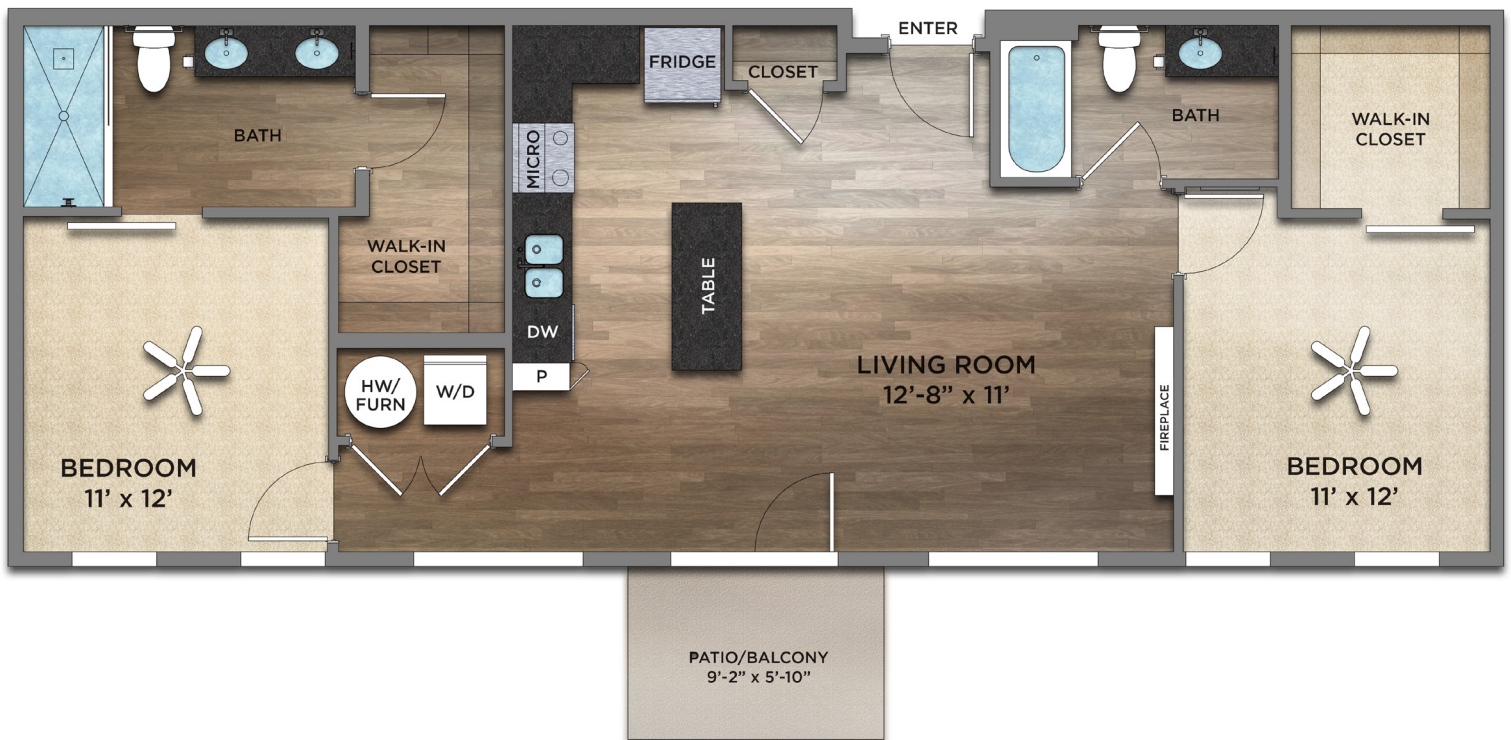

MONTHLY RENT

SECURITY DEPOSIT

\*In select units. Square footage shown is interior living space & does not include patio or terrace. Window size & locations vary based on the actual apartment.